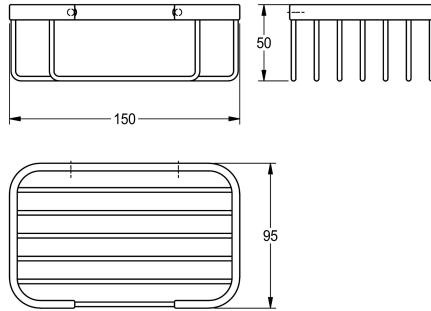

## KWC ACCESSOIRES Square basket for wall mounting

Modell-Linie: ACCESSOIRES | MISX0009HP  
Accessoires Hotel & Residential | Complementary parts Hotel & Res.

### KWC-No.

**2000106381**

Dimensions 150 x 50 x 95 mm (W x H x D)

Square basket for wall mounting, 304 stainless steel, used for shower or bath, includes stainless steel screws and dowels.

Surface high polished  
Dimensions 150 x 50 x 95 mm (W x H x D)

### Technical Data

material
material code
overall depth
overall height
overall width
surface finish
type of fixing
type of mounting

stainless steel
1.4301 Chrome Nickel steel V2A
95 mm
50 mm
150 mm
high polished
screw
wall mounting