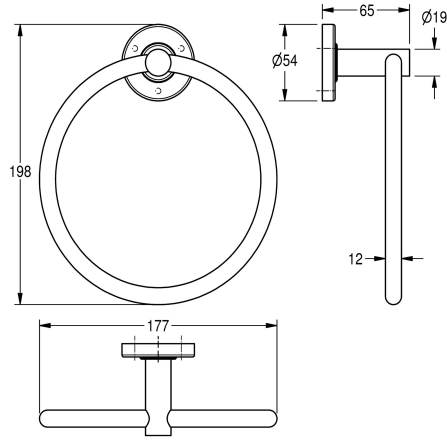

#### KWC-No.

**2000106385**

Surface high polished Dimensions 177 x 198 x 65 mm (W x H x D)

#### surface finish

high polished

Towel ring for wall mounting, 304 stainless steel, round covers to conceal the fixing of screws, includes stainless steel screws and dowels.

Surface high polished  
Dimensions 177 x 198 x 65 mm (W x H x D)

#### Technical Data

material	stainless steel
material code	1.4301 Chrome Nickel steel V2A
overall depth	65 mm
overall height	198 mm
overall width	177 mm
surface finish	high polished
type of fixing	screw
type of mounting	wall mounting

material	stainless steel
material code	1.4301 Chrome Nickel steel V2A
overall depth	65 mm
overall height	198 mm
overall width	177 mm
surface finish	high polished
type of fixing	screw
type of mounting	wall mounting