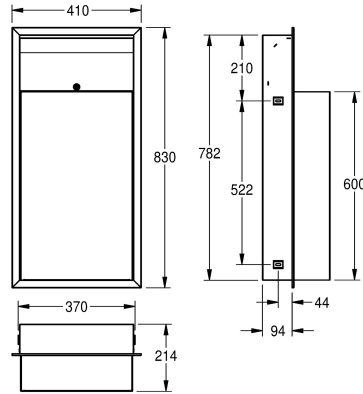

### KWC-No.

**2000090062**

Dimensions 408 x 690 x 169 mm (W x H x D)

**2000101344**

Dimensions 410 x 690 x 170 mm (W x H x D)

**2000106588**

Capacity approx. 41 liter Dimensions 410 x 830 x 94 (W x H x D)

### overall width

408 mm

410 mm

410 mm

Waste bin for recessed mounting, stainless steel, surface satin finished, material thickness 0.8 mm, rounded edges, cylinder lock with KWC standard key, mounting with in-wall frame, includes stainless steel screws and dowels.

Capacity approx. 41 liter  
Dimensions 410 x 830 x 94 mm (W x H x D)

830 mm

overall width

410 mm

surface finish

satin finished

type of fixing

screw

type of mounting