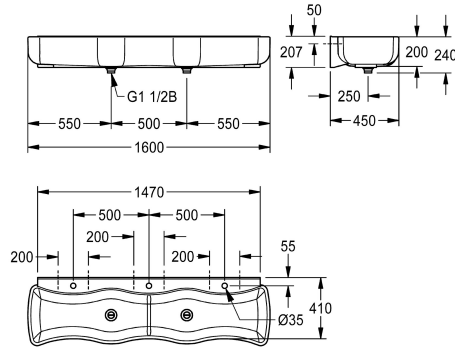

### KWC-No.

**2000106654**

Dimensions 1600 x 240 x 450 mm (W x H x D), with 3 wash places

WASHINO-3 children's wash-and-play trough made of MIRANIT resin-bonded mineral material, Alpine white colour. With 3 wash places. Wave-shaped basin, large inner and outer radii of basins, with integrated surge edge, tap landing with a tap hole for each

wash place. Waste and overflow valve as a standpipe. Mounting on washbasin back panel. Mounting material included.

Dimensions 1600 x 240 x 450 mm (W x H x D)

### Technical Data

material
material code
number of waste holes
overall depth
overall height
overall width
rear upstand
splash back
number of tap holes
tap ledge
tap ledge position
type of mounting
type of waste kit
number of wash places
waste hole position
waste kit included
waste size

mineral material
Miranit
2
450 mm
240 mm
1,600 mm
no
yes
3
yes
back
wall mounting
"1 1/2" duplex waste with sta
3
centre
yes
DN 40