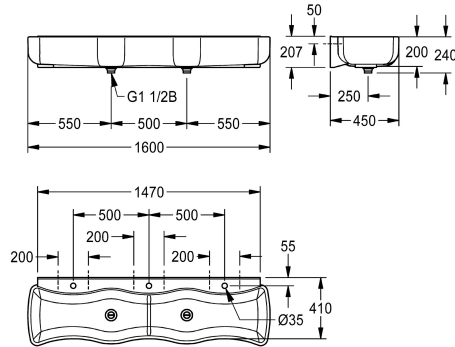

KWC WASHINO-3 Children's wash-and-play trough

Modell-Linie: WASHINO | SANW215
Washbasins & Washtroughs | Washtroughs

KWC-No.

2000106654

Dimensions 1600 x 240 x 450 mm (W x H x D), with 3 wash places

WASHINO-3 children's wash-and-play trough made of MIRANIT resin-bonded mineral material, Alpine white colour. With 3 wash places. Wave-shaped basin, large inner and outer radii of basins, with integrated surge edge, tap landing with a tap hole for each

wash place. Waste and overflow valve as a standpipe. Mounting on washbasin back panel. Mounting material included.

Dimensions 1600 x 240 x 450 mm (W x H x D)

Technical Data

material	mineral material
material code	Miranit
number of waste holes	2
overall depth	450 mm
overall height	240 mm
overall width	1,600 mm
rear upstand	no
splash back	yes
number of tap holes	3
tap ledge	yes
tap ledge position	back
type of mounting	wall mounting
type of waste kit	"1 1/2" duplex waste with sta
number of wash places	3
waste hole position	centre
waste kit included	yes
waste size	DN 40

material	mineral material
Miranit	
2	
450 mm	
240 mm	
1,600 mm	
no	
yes	
3	
yes	
back	
wall mounting	
"1 1/2" duplex waste with sta	
3	
centre	
yes	
DN 40	