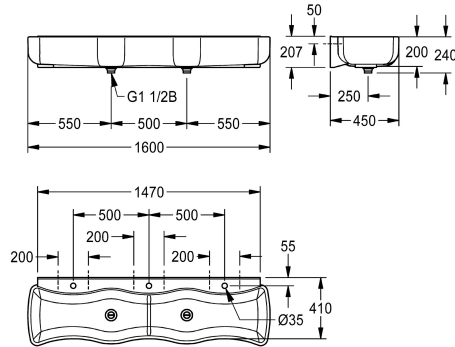

KWC WASHINO-3 Children's wash-and-play trough

Modell-Linie: WASHINO | SANW215
Washbasins & Washtroughs | Washtroughs

KWC-No.

2000106654

Dimensions 1600 x 240 x 450 mm (W x H x D), with 3 wash places

WASHINO-3 children's wash-and-play trough made of MIRANIT resin-bonded mineral material, Alpine white colour. With 3 wash places. Wave-shaped basin, large inner and outer radii of basins, with integrated surge edge, tap landing with a tap hole for each

wash place. Waste and overflow valve as a standpipe. Mounting on washbasin back panel. Mounting material included.

Dimensions 1600 x 240 x 450 mm (W x H x D)

Technical Data

material	mineral material
material code	Miranit
number of waste holes	2
overall depth	450 mm
overall height	240 mm
overall width	1,600 mm
rear upstand	no
splash back	yes
number of tap holes	3
tap ledge	yes
tap ledge position	back
type of mounting	wall mounting
type of waste kit	"1 1/2" duplex waste with sta
number of wash places	3
waste hole position	centre
waste kit included	yes
waste size	DN 40

material	mineral material
material code	Miranit
number of waste holes	2
overall depth	450 mm
overall height	240 mm
overall width	1,600 mm
rear upstand	no
splash back	yes
number of tap holes	3
tap ledge	yes
tap ledge position	back
type of mounting	wall mounting
type of waste kit	"1 1/2" duplex waste with sta
number of wash places	3
waste hole position	centre
waste kit included	yes
waste size	DN 40