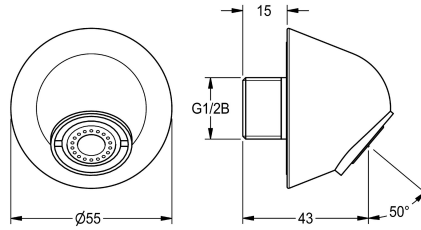

KWC

Wall outlet, DN 15

Modell-Linie: WASH-TAPS-ACCESS. | ZTAPS0004

Taps | Complementary parts taps

KWC-No.

2000107291

Wall outlet DN 15, aerator 0.063 l/s, angle of inclination 50°; projection 28 mm

Wall outlet, DN 15, polished chromium-plated brass, suicide-inhibiting design, with theft-proof aerator and integrated flow

control 0.063 l/s, tilt angle 50°; projection 28 mm.

Technical Data

angle
spout projection
type of spout
volume flow rate at 3 bar

50 Degree
28 mm
wall outlet
0.06 l/s