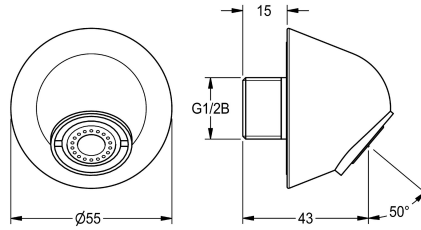

KWC

Wall outlet, DN 15

Modell-Linie: WASH-TAPS-ACCESS. | ZTAPS0004

Taps | Complementary parts taps

KWC-No.

2000107291

Wall outlet DN 15, aerator 0.063 l/s, angle of inclination 50°, projection 28 mm

Wall outlet, DN 15, polished chromium-plated brass, suicide-inhibiting design, with theft-proof aerator and integrated flow

control 0.063 l/s, tilt angle 50°; projection 28 mm.

Technical Data

angle
spout projection
type of spout
volume flow rate at 3 bar

50 Degree
28 mm
wall outlet
0.06 l/s