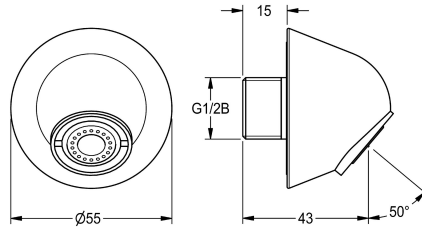

KWC

Wall outlet, DN 15

Modell-Linie: WASH-TAPS-ACCESS. | ZTAPS0004

Kranar | Kompletterande delar kranar

KWC-No.

2000107291

Wall outlet DN 15, aerator 0.063 l/s, angle of inclination 50°, projection 28 mm

Wall outlet, DN 15, polished chromium-plated brass, suicide-inhibiting design, with theft-proof aerator and integrated flow

control 0.063 l/s, tilt angle 50°; projection 28 mm.

Technical Data

ATT-WS-ANGLE

50 Grad

Sprut kastare

28 mm

Typ av pip

Vägguttag