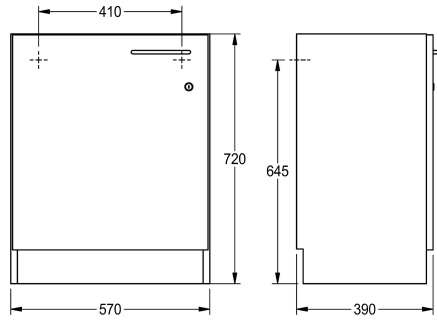

KWC

Cabinet for installation under the tabletop

Modell-Linie: SIRIUS | WSPL0017

Utslagsback | Kompletterande delar nyttosänkor

KWC-No.

2000107663

Base cabinet, door hinge left

2000107664

Base cabinet, door hinge right

Base cabinet for classroom basin made of melamine coated chipboard, colour white. Floor standing unit closed on three sides with black skirting board and adjustable feet, front door with handle and cylinder lock, door hinge left or right.

Dimensions 570 x 720 x 390 mm (W x H x D)
Door hinge left