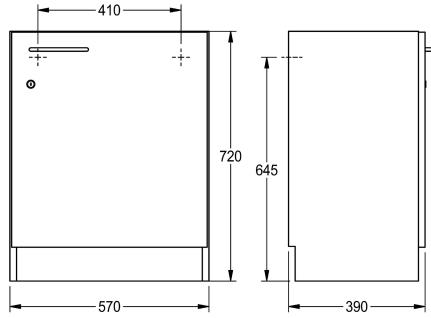

KWC

Cabinet for installation under the tabletop

Modell-Linie: SIRIUS | WSPL0018

Utility sinks | Complementary parts utility sinks

KWC-No.

2000107663

Base cabinet, door hinge left

2000107664

Base cabinet, door hinge right

Base cabinet for classroom basin made of melamine coated chipboard, colour white. Floor standing unit closed on three sides with black skirting board and adjustable feet, front door with handle