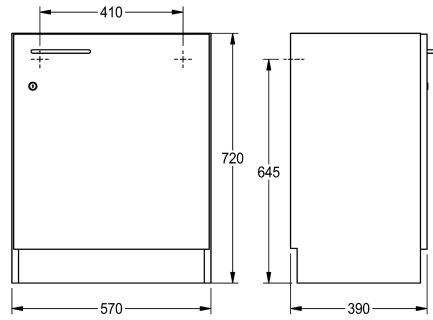

KWC

Cabinet for installation under the tabletop

Modell-Linie: SIRIUS | WSPL0018

Utility sinks | Complementary parts utility sinks

KWC-No.

2000107663

Base cabinet, door hinge left

2000107664

Base cabinet, door hinge right

Base cabinet for classroom basin made of melamine coated chipboard, colour white. Floor standing unit closed on three sides with black skirting board and adjustable feet, front door with handle