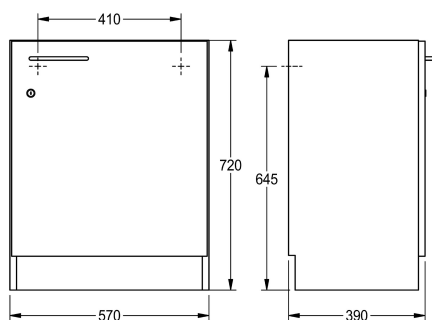

KWC

Cabinet for installation under the tabletop

Modell-Linie: SIRIUS | WSPL0018

Utslagsback | Kompletterande delar nyttosänkor

KWC-No.

2000107663

Base cabinet, door hinge left

2000107664

Base cabinet, door hinge right

Base cabinet for classroom basin made of melamine coated chipboard, colour white. Floor standing unit closed on three sides with black skirting board and adjustable feet, front door with handle