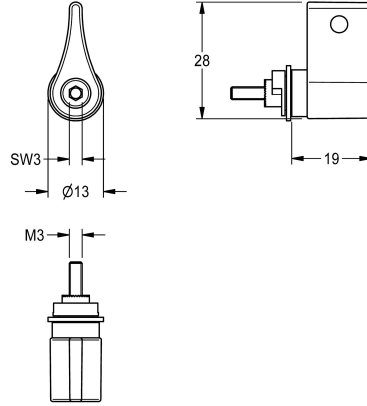

KWC Mixer lever

Modell-Linie: **PROTRONIC-S | EPTR0030**
Ricambi | Accessori per rubinetterie per lavabi

KWC-No.

2000109490

Mixer lever with temperature stop and screw, for PROTRONIC-S washbasin mixer.

Dati tecnici