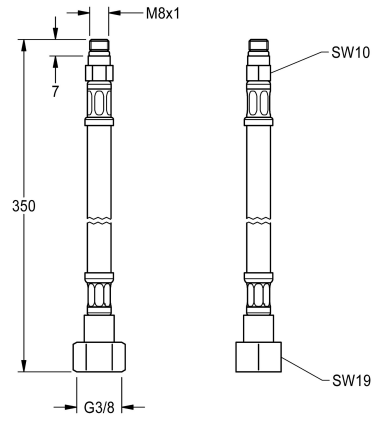

## KWC

Hose, G3/8 x M8x1

Modell-Linie: SPARE-PARTS-GENER. | EPTRR0029  
Spare parts | Spare parts taps

### KWC-No.

**2000109491**

Hose, DN 6, G3/8 x M8x1, length 350 mm, with non-return valve and strainer.