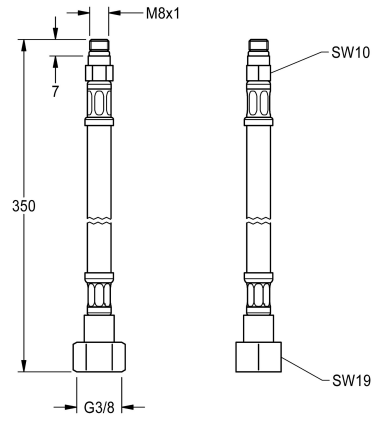

KWC

Hose, G3/8 x M8x1

Modell-Linie: SPARE-PARTS-GENER. | EPTRR0029

Spare parts | Spare parts taps

KWC-No.

2000109491

Hose, DN 6, G3/8 x M8x1, length 350 mm, with non-return valve and strainer.