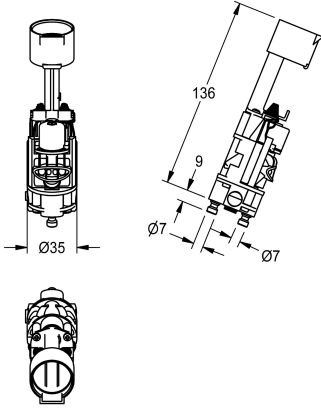

KWC

Function unit

Modell-Linie: PROTRONIC-S | EPRTS0027

Spare parts | Spare parts taps

KWC-No.

2000109493

PROTRONIC-S function unit with battery holder