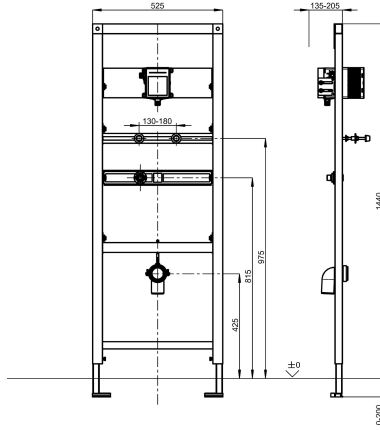

## KWC AQUAFIX

Installation frame with flush valve for in-wall installation for stainless steel urinals

Modell-Linie: AQUAFIX | AQFX0002

Installation frames | Installation units urinals

### KWC-No.

**2000110549**

Installation frame for stainless steel urinals with flush valve for in-wall installation

AQUAFIX installation frame for stainless steel urinals, with fully assembled basic installation kit for in-wall urinal flush valves, manually operated or touch-free, opto-electronically controlled. Self-supporting, powder-coated, steel frame construction, TÜV tested, for installation of single units in dry-wall lining, adjustable height

fixing as well as tap connection and outlet mount, sound-insulated wall duct with G 1/2, universal outlet bend DN 50, urinal fixing bolts, building protection and fixing materials.

Dimensions 525 x 1440 mm (W x H)

urinals
no
Built-in section
200 mm
DN 15
steel
135 mm
no
DN 50
135 mm
1,440 mm
525 mm
from side
installation element
wall and floor mounting