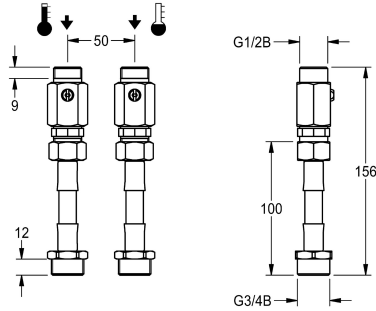

KWC

Installation set

Modell-Linie: **SHOWER-ACCESSORY | ZSHOW0012**

Showers | Complementary parts showers

KWC-No.

2000110906

Installation set for water from the ceiling. Consisting of lockable water quantity regulator and hose adapter.

2030008547

Installation set for water from the wall directly above the shower panel. Consisting of lockable wall brackets and rosette.

Installation set for water from the ceiling. Consisting of lockable water quantity regulators and hose adapter for connection G3/4 to

G1/2B.

Technical Data

quantity	
quantity uom	

2
pieces