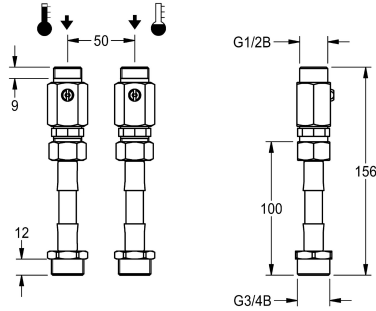

KWC

Installation set

Modell-Linie: **SHOWER-ACCESSORY | ZSHOW0012**

Showers | Complementary parts showers

KWC-No.

2000110906

Installation set for water from the ceiling. Consisting of lockable water quantity regulator and hose adapter.

2030008547

Installation set for water from the wall directly above the shower panel. Consisting of lockable wall brackets and rosette.

Installation set for water from the ceiling. Consisting of lockable water quantity regulators and hose adapter for connection G3/4 to

G1/2B.

Technical Data

quantity
quantity uom

2
pieces