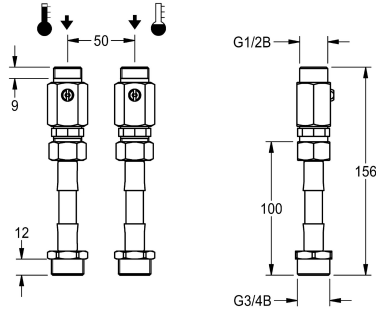

KWC Installation set

Modell-Linie: **SHOWER-ACCESSORY | ZSHOW0012**
Showers | Complementary parts showers

KWC-No.

2000110906

Installation set for water from the ceiling. Consisting of lockable water quantity regulator and hose adapter.

2030008547

Installation set for water from the wall directly above the shower panel. Consisting of lockable wall brackets and rosette.

Installation set for water from the ceiling. Consisting of lockable water quantity regulators and hose adapter for connection G3/4 to

G1/2B.

Technical Data

quantity
quantity uom

2
pieces