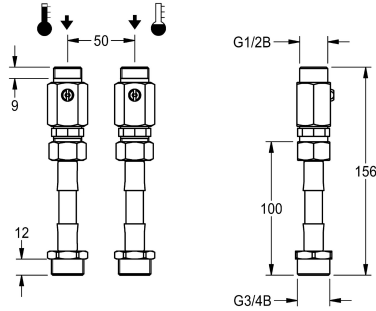

KWC

Installation set

Modell-Linie: **SHOWER-ACCESSORY** | ZSHOW0012

Duschar | Kompletterande delar duschar

KWC-No.

2000110906

Installation set for water from the ceiling. Consisting of lockable water quantity regulator and hose adapter.

2030008547

Installation set for water from the wall directly above the shower panel. Consisting of lockable wall brackets and rosette.

Installation set for water from the ceiling. Consisting of lockable water quantity regulators and hose adapter for connection G3/4 to

G1/2B.

Technical Data

Fyllnads kvantitet

2

Kvantitet oundgänglig

Bitar