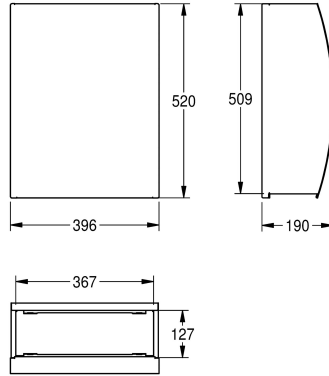

## KWC Waste bin

Modell-Linie: STRATOS | EACCS235  
Reserve onderdelen | Reserve-onderdelen accessoires

### KWC-No.

**2030000892**

STRATOS, waste bin for mounting as a spare part for STRX617E combination unit, stainless steel, surface satin finished, front with InoxPlus surface refinement for the reduction of finger marks and better cleaning characteristics (easy to clean), material thickness 1.5 mm, curved front cover, cylinder lock with KWC standard key,

approx. 29 liter capacity, integrated bag holder, includes stainless steel screws and dowels.

Dimensions 396 x 521 x 190 mm (W x H x D)