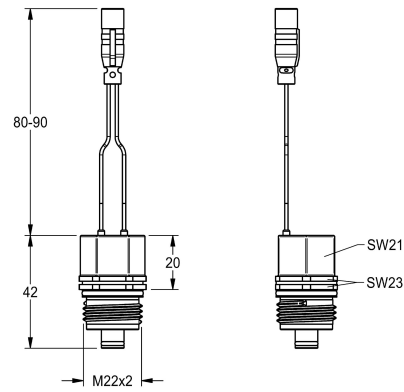

KWC

Solenoid valve cartridge

Modell-Linie: AQUACONTACT | EAQFU0001

Taps | Complementary parts taps

KWC-No.

2030003033

Bypass solenoid valve cartridge, 6 V DC

Solenoid valve cartridge DN 5, bistable, with waterproof plug and grit filter, 6 V DC.