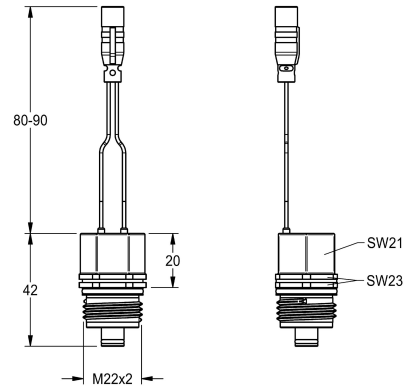

### Solenoid valve cartridge

Modell-Linie: AQUACONTACT | EAQFU0001

Taps | Complementary parts taps

#### KWC-No.

**2030003033**

Bypass solenoid valve cartridge, 6 V DC

Solenoid valve cartridge DN 5, bistable, with waterproof plug and grit filter, 6 V DC.