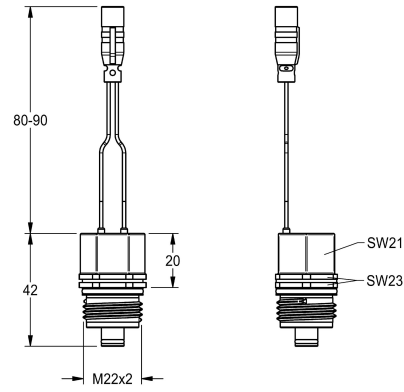

### Solenoid valve cartridge

Modell-Linie: AQUACONTACT | EAQFU0001  
Taps | Complementary parts taps

#### KWC-No.

**2030003033**

Bypass solenoid valve cartridge, 6 V DC

Solenoid valve cartridge DN 5, bistable, with waterproof plug and grit filter, 6 V DC.