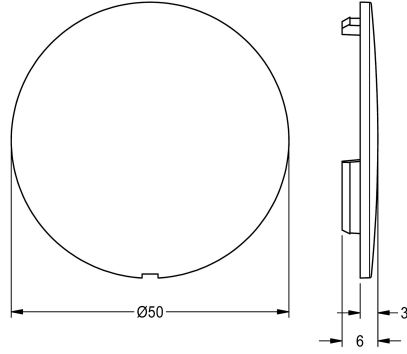

## KWC Cover

Modell-Linie: AQUALINE-THERM | EAQLT0002  
Spare parts | Spare parts showers

**KWC-No.**

**2030003258**

Cover for temperature handle with wing

**Technical Data**

quantity

1

quantity uom

piece