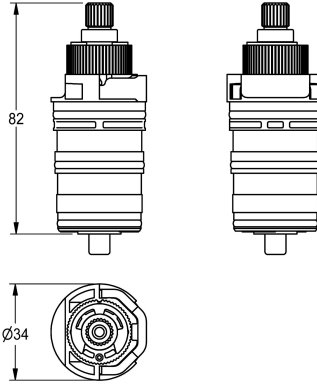

KWC

Thermocouple

Modell-Linie: AQUALINE-THERM | EAQLT0004

Spare parts | Spare parts showers

KWC-No.

2030003300

Thermocouple for thermostat fittings with temperature handle with wing and SMARTWAVE shower panels.

Technical Data

application

washing/showering

type of cartridge

thermocouple

diameter nominal fitting

DN 15

material