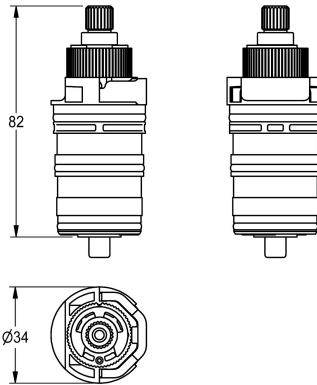

### Thermocouple

Modell-Linie: AQUALINE-THERM | EAQLT0004

Spare parts | Spare parts showers

#### KWC-No.

**2030003300**

Thermocouple for thermostat fittings with temperature handle with wing and SMARTWAVE shower panels.

#### Technical Data

application

washing/showering

type of cartridge

thermocouple

diameter nominal fitting

DN 15

material