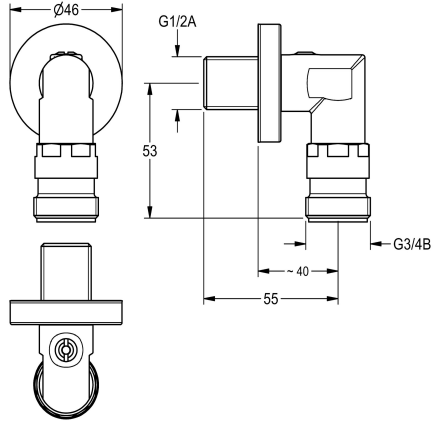

### Installation set

Modell-Linie: **SHOWER-ACCESSORY | ZSHOW0013**

Showers | Complementary parts showers

##### 2000110906

Installation set for water from the ceiling. Consisting of lockable water quantity regulator and hose adapter.

##### 2030008547

Installation set for water from the wall directly above the shower panel. Consisting of lockable wall brackets and rosette.

Installation set for water from the wall above the SMARTWAVE shower panel. Consisting of lockable wall angles and rosette.