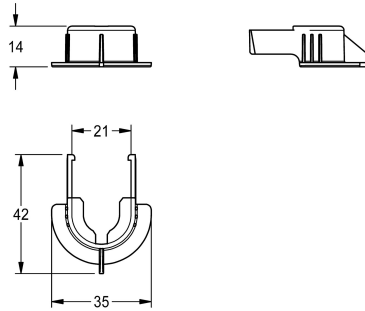

KWC

Holding clip

Modell-Linie: SPARE-PARTS-GENER. | ESHOW0046

Spare parts | Spare parts showers

KWC-No.

2030012240

Holding clip, packing unit 10 pieces.

Technical Data

overall depth	14 mm
overall height	42 mm
overall width	35 mm
quantity	10
quantity uom	pieces