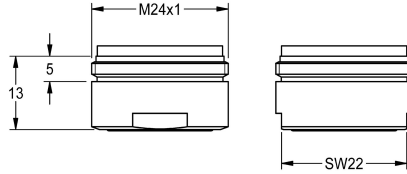

### Laminar jet regulator

Modell-Linie: SPARE-PARTS-GENER. | ETAPS0037

Spare parts | Spare parts taps

#### KWC-No.

**2030012352**

Laminar jet regulator with integrated volume regulator, 6.0 l/min,  
with external thread M24x1, packing unit 10 pieces.

#### Technical Data

overall depth	26 mm
overall height	13 mm
overall width	26 mm
quantity	10
quantity uom	pieces