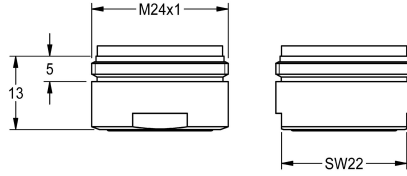

KWC

Laminar jet regulator

Modell-Linie: SPARE-PARTS-GENER. | ETAPS0037

Spare parts | Spare parts taps

KWC-No.

2030012352

Laminar jet regulator with integrated volume regulator, 6.0 l/min, with external thread M 24 x 1, packing unit 10 pieces.

Technical Data

overall depth	26 mm
overall height	13 mm
overall width	26 mm
quantity	10
quantity uom	pieces