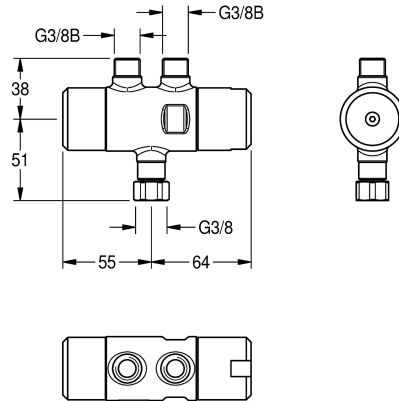

## KWC PURETHERM Under-table thermostat

Modell-Linie: PURETHERM | PURE0031  
Taps | Complementary parts taps

### KWC-No.

**2030012758**

PURETHERM under-table thermostat

PURETHERM thermostatic mixing valve, DN 10 to be used as anti-scalding protection safety device for washbasin taps in case cold water supply fails. Outlets G 3/8 B and union nut G 3/8 for connection to the elbow valve underneath washbasins. With facilities for performing manual thermal disinfection.