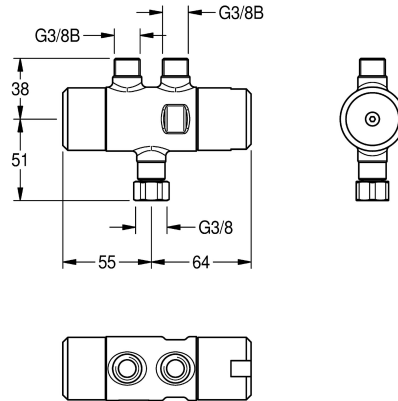

KWC PURETHERM Under-table thermostat

Modell-Linie: PURETHERM | PURE0031
Taps | Complementary parts taps

KWC-No.

2030012758

PURETHERM under-table thermostat

PURETHERM thermostatic mixing valve, DN 10 to be used as anti-scalding protection safety device for washbasin taps in case cold water supply fails. Outlets G 3/8 B and union nut G 3/8 for connection to the elbow valve underneath washbasins. With facilities for performing manual thermal disinfection.

flow monitor

no

diameter nominal

DN 10

pressure gauge

no

kind of supply

single supply

KWC PURETHERM Under-table thermostat

Modell-Linie: PURETHERM | PURE0031
Taps | Complementary parts taps

Spare Parts

Spare part set

2000105106
EPRT R0009
