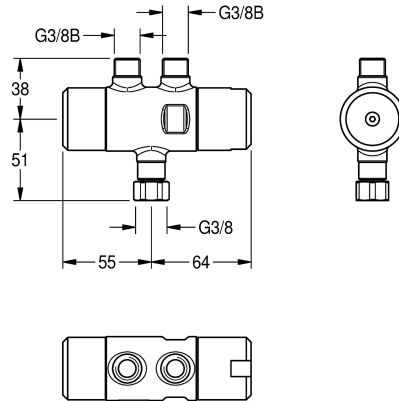

KWC PURETHERM Under-table thermostat

Modell-Linie: PURETHERM | PURE0031
Taps | Complementary parts taps

KWC-No.

2030012758

PURETHERM under-table thermostat

PURETHERM thermostatic mixing valve, DN 10 to be used as anti-scalding protection safety device for washbasin taps in case cold water supply fails. Outlets G 3/8 B and union nut G 3/8 for connection to the elbow valve underneath washbasins. With facilities for performing manual thermal disinfection.

flow monitor

no

diameter nominal

DN 10

pressure gauge

no

kind of supply

single supply

KWC PURETHERM
Under-table thermostat

Modell-Linie: PURETHERM | PURE0031
Taps | Complementary parts taps