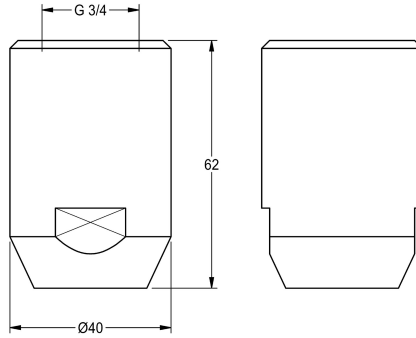

KWC

Emergency showerhead

Modell-Linie: EMERGENCYSHOWERS | FAID0001

Nödduschar | Dusch av hela kroppen

KWC-No.

2030018810

Volume flow approx. 65 l/min at 1.0 bar flow pressure, approx. 110 l/min at 3.0 bar flow pressure.

Emergency shower head DN 20, self-draining, green EPS coated brass (RAL 6032). Complies with EN 15154, Part 1. Volumetric flow

rate approx. 65 l/min at 1 bar pressure, volumetric flow rate approx. 110 l/min at 3 bar pressure.