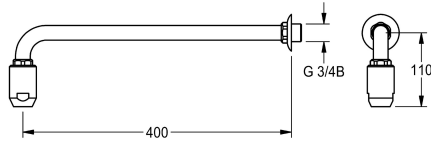

KWC

Emergency showerhead with wall bracket

Modell-Linie: EMERGENCYSHOWERS | FAID0002

Emergency showers | Whole body showers

KWC-No.

2030018821

Emergency showerhead with wall bracket

Emergency shower head DN 20 with wall bracket and rosette, self-draining, green EPS coated brass (RAL 6032). Complies with EN

15154, Part 1. Volumetric flow rate approx. 65 l/min at 1 bar pressure, volumetric flow rate approx. 110 l/min at 3 bar pressure.