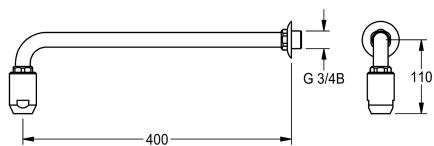

KWC

Emergency showerhead with wall bracket

Modell-Linie: EMERGENCYSHOWERS | FAID0002
Nödduschar | Dusch av hela kroppen

KWC-No.

2030018821

Emergency showerhead with wall bracket

Emergency shower head DN 20 with wall bracket and rosette, self-draining, green EPS coated brass (RAL 6032). Complies with EN

15154, Part 1. Volumetric flow rate approx. 65 l/min at 1 bar pressure, volumetric flow rate approx. 110 l/min at 3 bar pressure.