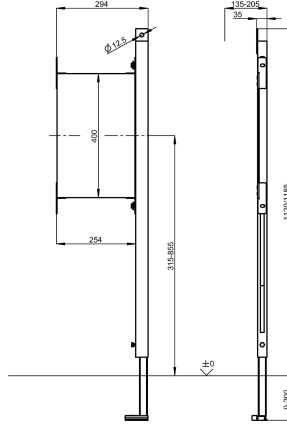

KWC AQUAFIX

Subframe for attaching grab rails / handles to for right-hand

Modell-Linie: AQUAFIX | AQFX0003

Installation frames | Installation units grab rail

KWC-No.

2030019966

Subframe for right-hand installation

preassembled, with water-resistant, multi-bonded laminated wood panel, universally adjustable height, mounting material included.

Dimensions 300 x 1120 mm (W x H)

Technical Data

barrier-free

Yes

Built-in fitting model

Built-in section

height adjustment

200 mm

material

steel

overall depth

35 mm

overall height

1,120 mm

overall width

296 mm

type

installation element

type of mounting

wall and floor mounting

Optional Accessories