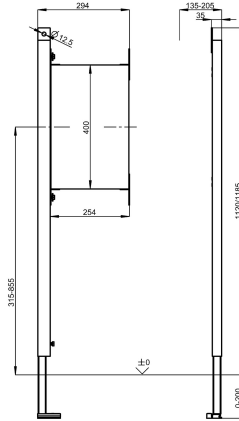

## KWC AQUAFIX

Subframe for attaching grab rails / handles to for left-hand

Modell-Linie: AQUAFIX | AQFX0004

Installation frames | Installation units grab rail

### KWC-No.

**2030019966**

Subframe for right-hand installation

**2030019974**

Subframe for left-hand installation

AQUAFIX fixing element for handle and holding systems for left-hand installation on the installation element, self-supporting powder coated steel-frame construction, TÜV tested, for individual mounting for dry-wall lining, 2 fixing points, completely

preassembled, with water-resistant, multi-bonded laminated wood panel, universally adjustable height, mounting material included.

Dimensions 300 x 1120 mm (W x H)

steel

overall depth

35 mm

overall height

1,120 mm

overall width

296 mm

type