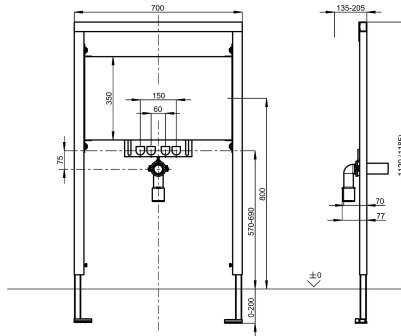

KWC AQUAFIX

Installation frame for stainless steel washbasins

Modell-Linie: AQUAFIX | CMPX150

Installationsenhet | Installationsenheter Tvättställ

KWC-No.

2030020067

Installation frame, dimensions 700 x 1120 mm

AQUAFIX installation frame for stainless steel wash basins with pillar type fittings, self-supporting, powder coated steel-frame construction, TÜV-tested, for individual mounting for dry-wall lining, with water-resistant, multiply bonded laminated wood panel, height-adjustable fastening for objects as well as fitting

connections and outlet mount, sound-insulated wall ducts G 1/2, universal outlet bend DN 50, building protection and fastening material.

Dimensions 700 x 1120 mm (W x H)

Technical Data

| |
|---------------------|
| användning |
| Barriär avgift |
| ATT-WS-BUILTINMODEL |
| Höjjustering |
| Nominell diameter |
| Material |
| Minsta godstjocklek |
| Utloppets storlek |
| Övergripande djup |
| Total höjd |
| Total bredd |
| Typ |
| Typ av montering |

| |
|------------------------|
| ett tvättställ |
| Nej |
| BUILT-IN |
| 200 mm |
| DN 15 |
| Stål |
| 135 mm |
| DN 50 |
| 135 mm |
| 1,120 mm |
| 700 mm |
| Installationselement |
| Vägg och golvmontering |