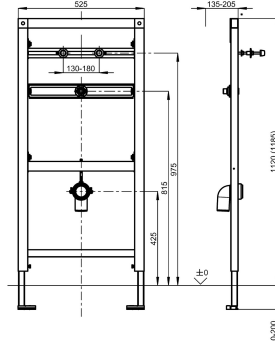

KWC AQUAFIX

Urinal installation frame for stainless steel urinals with siphon control

Modell-Linie: AQUAFIX | CMPX136

Installation frames | Installation units urinals

KWC-No.

2030020069

Installation frame for urinals with trap control

AQUAFIX urinal installation frame for stainless steel urinals with siphon control, self-supporting powder coated steel frame construction, TÜV-tested, for individual mounting for dry-wall lining, height adjustable fastening of objects, height adjustable fitting connection and outlet mount, premounted for KWC urinal CMPX538,

sound-insulated wall duct G 1/2, universal outlet bend DN 50, urinal fastening bolts, building protection and fixing material.

Dimensions 525 x 1120 mm (W x H)

Technical Data

application
barrier-free
Built-in fitting model
height adjustment
diameter nominal
material
minimum wall thickness
type of mixing
outlet size
overall depth
overall height
overall width
type
type of mounting

urinal flush valve
No
Built-in section
200 mm
DN 15
steel
135 mm
No
DN 50
135 mm
1,120 mm
525 mm
installation element
wall and floor mounting

Optional Accessories

KWC AQUAFIX

Urinal installation frame for stainless steel urinals with siphon control