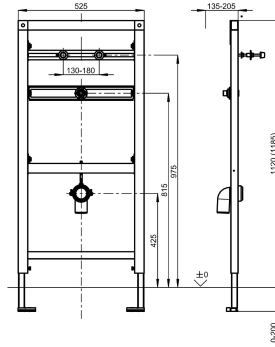

KWC AQUAFIX

Urinal installation frame for stainless steel urinals with siphon control

Modell-Linie: AQUAFIX | CMPX136

Installation frames | Installation units urinals

KWC-No.

2030020069

Installation frame for urinals with trap control

AQUAFIX urinal installation frame for stainless steel urinals with siphon control, self-supporting powder coated steel frame construction, TÜV-tested, for individual mounting for dry-wall lining, height adjustable fastening of objects, height adjustable fitting connection and outlet mount, premounted for KWC urinal CMPX538,

sound-insulated wall duct G 1/2, universal outlet bend DN 50, urinal fastening bolts, building protection and fixing material.

Dimensions 525 x 1120 mm (W x H)

Technical Data

application
barrier-free
Built-in fitting model
height adjustment
diameter nominal
material
minimum wall thickness
type of mixing
outlet size
overall depth
overall height
overall width
type
type of mounting

urinal flush valve
no
Built-in section
200 mm
DN 15
steel
135 mm
no
DN 50
135 mm
1,120 mm
525 mm
installation element
wall and floor mounting

Optional Accessories

KWC AQUAFIX

Urinal installation frame for stainless steel urinals with siphon control