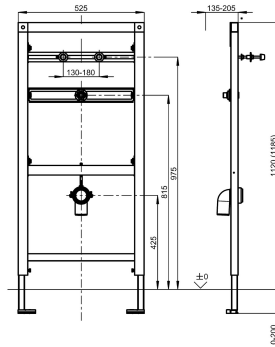

KWC AQUAFIX

Urinal installation frame for stainless steel urinals with siphon control

Modell-Linie: AQUAFIX | CMPX136

Installations enhet | Installationsenheter urinaler

KWC-No.

2030020069

Installation frame for urinals with trap control

AQUAFIX urinal installation frame for stainless steel urinals with siphon control, self-supporting powder coated steel frame construction, TÜV-tested, for individual mounting for dry-wall lining, height adjustable fastening of objects, height adjustable fitting connection and outlet mount, premounted for KWC urinal CMPX538,

sound-insulated wall duct G 1/2, universal outlet bend DN 50, urinal fastening bolts, building protection and fixing material.

Dimensions 525 x 1120 mm (W x H)

Technical Data

| |
|---------------------|
| användning |
| Barriär avgift |
| ATT-WS-BUILTINMODEL |
| Höjdjustering |
| Nominell diameter |
| Material |
| Minsta godstjocklek |
| Typ av blandning |
| Utloppets storlek |
| Övergripande djup |
| Total höjd |
| Total bredd |
| Typ |
| Typ av montering |

| |
|------------------------|
| urinal |
| Nej |
| BUILT-IN |
| 200 mm |
| DN 15 |
| Stål |
| 135 mm |
| Nej |
| DN 50 |
| 135 mm |
| 1,120 mm |
| 525 mm |
| Installationselement |
| Vägg och golvmontering |