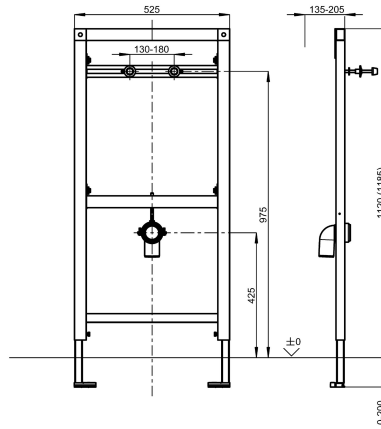

KWC AQUAFIX

Urinal installation frame for waterfree urinals

Modell-Linie: AQUAFIX | CMPX137

Installation frames | Installation units urinals

KWC-No.

2030020070

Installation frame for waterless urinals

AQUAFIX urinal installation frame for waterfree urinals, self-supporting powder coated steel frame construction, TÜV-tested, for individual mounting for dry-wall lining, height adjustable fastening of objects and outlet mount, premounted for KWC urinal

CMPX538WF, universal outlet bend DN 50, urinal fastening bolts, building protection, fixing material and mounting instruction.

Dimensions 525 x 1120 mm (W x H)

Technical Data

application
Built-in fitting model
height adjustment
material
type of mixing
outlet size
overall depth
overall height
overall width
type
type of mounting

urinal flush valve
Built-in section
200 mm
steel
No
DN 50
135 mm
1,120 mm
525 mm
installation element
wall and floor mounting

Optional Accessories

AQUAFIX wall bracket

2000100867

KWC AQUAFIX

Urinal installation frame for waterfree urinals

Modell-Linie: AQUAFIX | CMPX137

Installation frames | Installation units urinals

ZCMPX140
