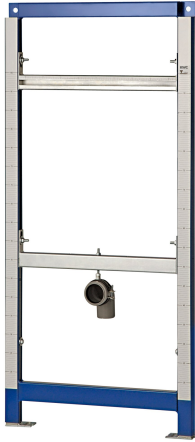

KWC AQUAFIX

Urinal installation frame for waterfree urinals

Modell-Linie: AQUAFIX | CMPX137

Installation frames | Installation units urinals

KWC-No.

2030020070

Installation frame for waterless urinals

AQUAFIX urinal installation frame for waterfree urinals, self-supporting powder coated steel frame construction, TÜV-tested, for individual mounting for dry-wall lining, height adjustable fastening of objects and outlet mount, premounted for KWC urinal

CMPX538WF, universal outlet bend DN 50, urinal fastening bolts, building protection, fixing material and mounting instruction.

Dimensions 525 x 1120 mm (W x H)

Technical Data

application
Built-in fitting model
height adjustment
material
type of mixing
outlet size
overall depth
overall height
overall width
type
type of mounting

urinal flush valve
Built-in section
200 mm
steel
No
DN 50
135 mm
1,120 mm
525 mm
installation element
wall and floor mounting

Optional Accessories

AQUAFIX wall bracket

2000100867

KWC AQUAFIX

Urinal installation frame for waterfree urinals

Modell-Linie: AQUAFIX | CMPX137

Installation frames | Installation units urinals

ZCMPX140
