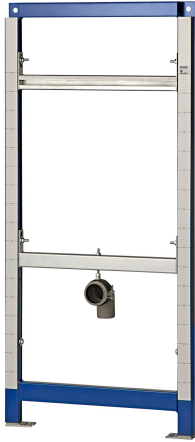

KWC AQUAFIX

Urinal installation frame for waterfree urinals

Modell-Linie: AQUAFIX | CMPX137

Installation frames | Installation units urinals

KWC-No.

2030020070

Installation frame for waterless urinals

AQUAFIX urinal installation frame for waterfree urinals, self-supporting powder coated steel frame construction, TÜV-tested, for individual mounting for dry-wall lining, height adjustable fastening of objects and outlet mount, premounted for KWC urinal

CMPX538WF, universal outlet bend DN 50, urinal fastening bolts, building protection, fixing material and mounting instruction.

Dimensions 525 x 1120 mm (W x H)

Technical Data

application
Built-in fitting model
height adjustment
material
type of mixing
outlet size
overall depth
overall height
overall width
type
type of mounting

urinal flush valve
Built-in section
200 mm
steel
no
DN 50
135 mm
1,120 mm
525 mm
installation element
wall and floor mounting

Optional Accessories

AQUAFIX wall bracket

2000100867

KWC AQUAFIX

Urinal installation frame for waterfree urinals

Modell-Linie: AQUAFIX | CMPX137

Installation frames | Installation units urinals

ZCMPX140
