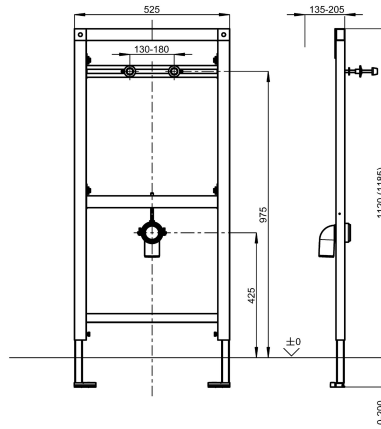

KWC AQUAFIX

Urinal installation frame for waterfree urinals

Modell-Linie: AQUAFIX | CMPX137

Installation frames | Installation units urinals

KWC-No.

2030020070

Installation frame for waterless urinals

AQUAFIX urinal installation frame for waterfree urinals, self-supporting powder coated steel frame construction, TÜV-tested, for individual mounting for dry-wall lining, height adjustable fastening of objects and outlet mount, premounted for KWC urinal

CMPX538WF, universal outlet bend DN 50, urinal fastening bolts, building protection, fixing material and mounting instruction.

Dimensions 525 x 1120 mm (W x H)

Technical Data

application
Built-in fitting model
height adjustment
material
type of mixing
outlet size
overall depth
overall height
overall width
type
type of mounting

urinal flush valve
Built-in section
200 mm
steel
no
DN 50
135 mm
1,120 mm
525 mm
installation element
wall and floor mounting

Optional Accessories

AQUAFIX wall bracket

2000100867

KWC AQUAFIX

Urinal installation frame for waterfree urinals

Modell-Linie: AQUAFIX | CMPX137

Installation frames | Installation units urinals

ZCMPX140
