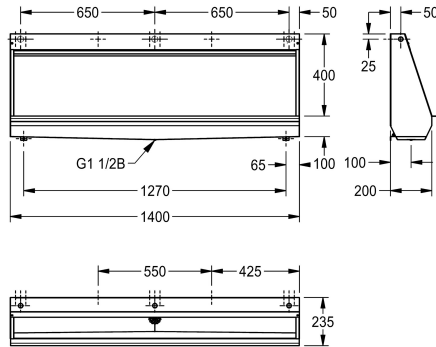

KWC CAMPUS

Row urinal

Modell-Linie: **CAMPUS | CMPX552GE**

WCs and urinals | Trough urinal

KWC-No.

2030020113

Dimensions 1200 x 515 x 235 mm (W x H x D)

2030020114

Width 1400 mm

2030020115

Width 1800 mm

2030020116

Width 2100 mm

2030020117

Width 2400 mm

overall width

1,200 mm

1,400 mm

1,800 mm

2,100 mm

2,400 mm

Urinal slab, stainless steel AISI 316Ti, surface satin finished, material thickness 1 mm, flushing water demand 0,15l/sm, with covered flush pipe. Middle positioned slanted waste G1 1/2 B for connection to the syphon, including wall fixing brackets and

mounting set.

Dimension 1400 x 515 x 235 mm (W x H x D)

Technical Data

| |
|--------------------|
| inlet size |
| material |
| material code |
| material thickness |
| outlet size |
| overall depth |
| overall height |
| overall width |
| siphon included |
| surface finish |
| type of flushing |
| type of mounting |
| type of urinal |
| type of waste kit |
| water inlet |
| water outlet |