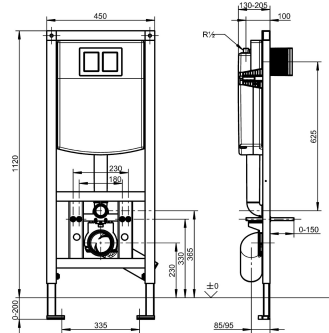

KWC AQUAFIX

Installation frame for WC pan, with wall-installation cistern

Modell-Linie: AQUAFIX | AQFX0006

Installation frames | Installation units wc

KWC-No.

2030020126

Installation frame for WC pan, with wall-installation cistern

AQUAFIX installation element for wall-mounted toilet bowl, with wall-installation cistern. Self-supporting, powder coated steel-frame construction, TÜV tested, for individual mounting for dry-wall lining. Concealed toilet cistern with water condensation insulation, with dual-volume flushing (7,5-4,5 l or 4-2 l) or Start/Stop flushing, triggering function transferred via flexible pressure spirals, charge

valve noise group I, mounting bracket 4-fold adjustable for toilet-connecting elbow DN 90 / DN 100, complete with flexible connecting hose, toilet-connecting elbow, retaining bolts for toilet, building protection and fastening material.

Dimensions 450 x 1120 mm (W x H)

Technical Data

application
barrier-free
Built-in fitting model
height adjustment
diameter nominal
material
minimum wall thickness
type of mixing
outlet size
overall depth
overall height
overall width
type
type of mounting

WC flush valve
no
Built-in section
200 mm
DN 15
steel
155 mm
no
DN 100
155 mm
1,120 mm
450 mm
installation element
wall and floor mounting

Mandatory Accessories