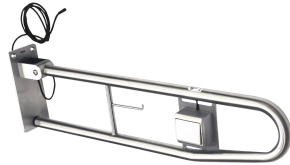

CONTINA Fällbara stödräcken

2000103283
CNTX72F-R